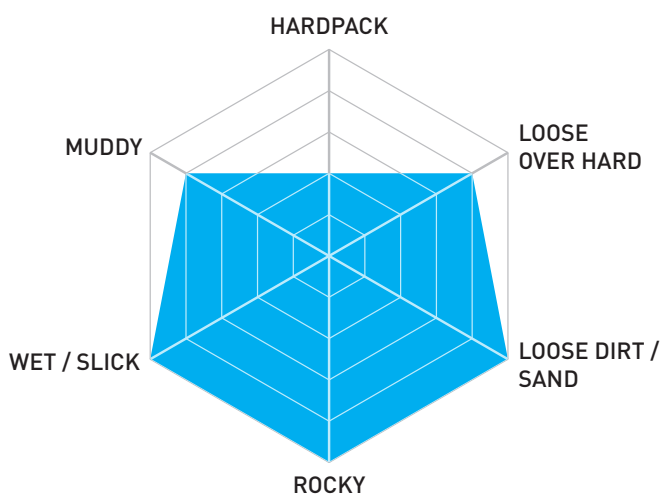

NEVEGAL K1010

ENDLESS POSSIBILITIES

WHAT'S NEW

» The classic Nevegal is now available with the DH-DTC compound on the LGC casing for maximum protection and speed for Enduro bikes.

Endless possibilities

The ultimate tire for all conditions, loose or hard-pack, rocky or slick. One of the key features of this legendary tires is the unmatched sense of control and predictability.

Rider profile

Love Freeride? The Nevegal is the perfect companion for your next Enduro race or technical trail riding with your friends.

HIGHLIGHTS

- » **Grip** - Bigger and more spaced out knobs than the Nevegal X, the Nevegal digs deeper into the ground.
- » **Sturdy or light?** Choose between a 2-ply construction and Stick-E or RSR rubber for heavier use, or a lightweight single-ply casing and DTC compound for reduced weight.
- » **Tubeless ready** - Saves weight and provides a better rolling performance. Riding tubeless also means riding flat free.
- » **Large selection** - Nevegal Pro is available in 26", 29" and 27.5", in different widths and different protection levels. A size for every riding style.

TECHNOLOGY

DOMAIN

LISTEN TO THE PRO

TIBOR SIMAI
BRAND AMBASSADOR

"I like to run the Nevegal as a rear tire on my enduro bike. Lots of profile and a slightly harder compound than the Honey Badger DH to skid to skid into the turns at full speed. I love to hammer scandinavian flicks with these tires!"