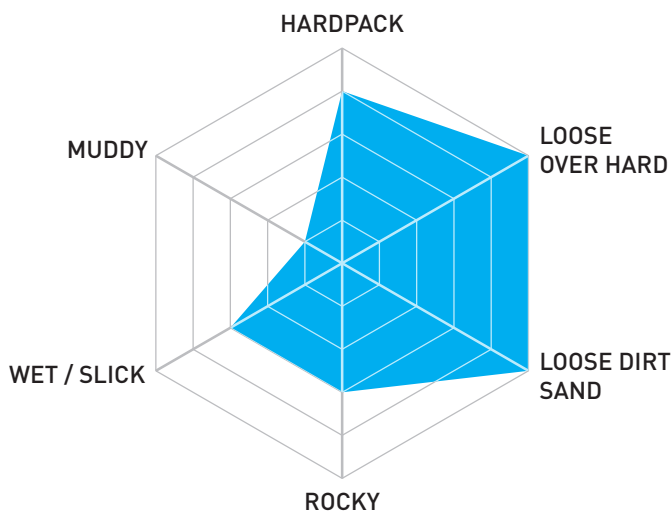

TECHNOLOGY

DOMAIN